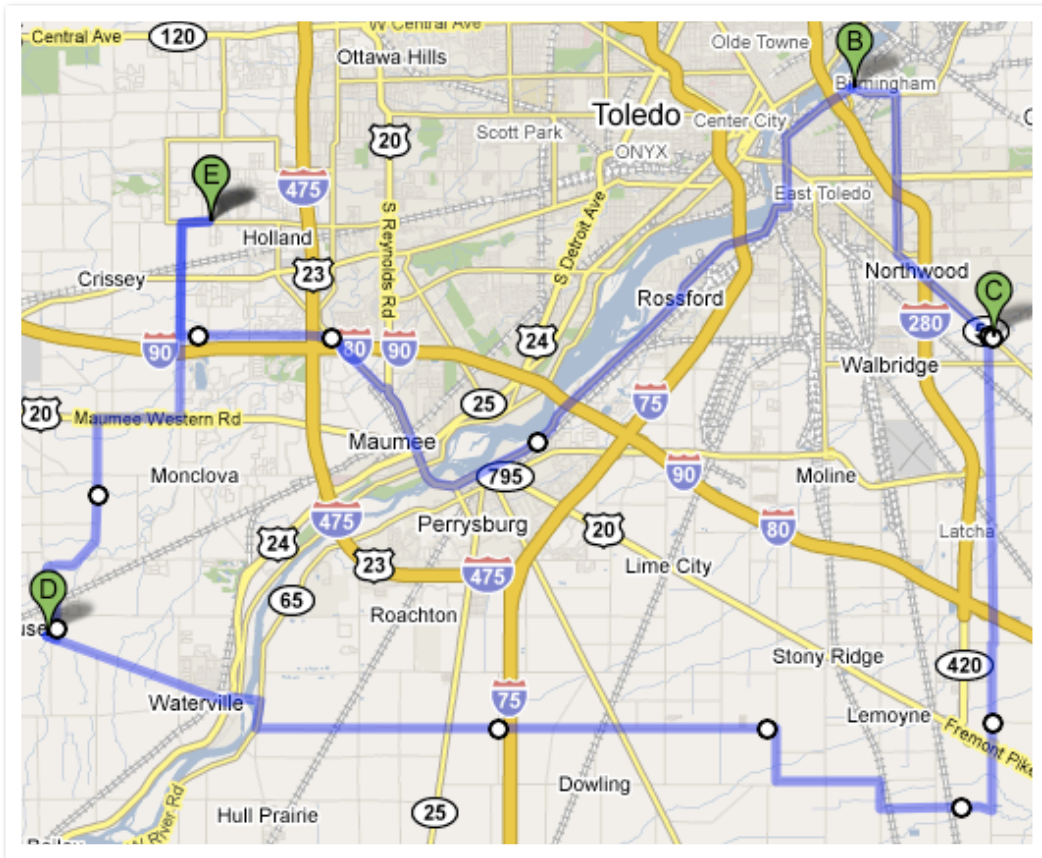

Turn Right on **Luckey Rd** - Go 0.5 miles

Turn Left on **Dowling Rd** - Go 1.9 miles

Turn Right on **Tracy Rd** - Go 0.9 miles

Turn Left on **Reitz Rd** - Go 9.4 miles

Turn Right on **River Rd** (US-65) - Go 0.5 miles

10075 Waterville-Swanton Rd, Whitehouse

TO LAST STOP: HOMECOMING PARK

Head Southeast on **US-64** - Go 0.2 miles

Turn Left on **Finzel Rd** - Go 1.4 miles

Turn Right on **Weckerly Rd** - Go 3.4 miles

Turn Right at **Maumee-Western Rd** (US-20) -

Go 1.5 miles

Turn Left at **Albon Rd** - Go 3.5 miles

Turn Right on **Angola Rd** - Go 0.5 miles

Homecoming Park will be on the right.

7807 Angola Rd, Holland

Ride for Alexandra's Heart: Poker Run Route Map

E: Start/Last Stop - Homecoming Park

B: Stop 1 - Tony Packo's

C: Stop 2 - Pub51

D: Stop 3 - Skeeter's